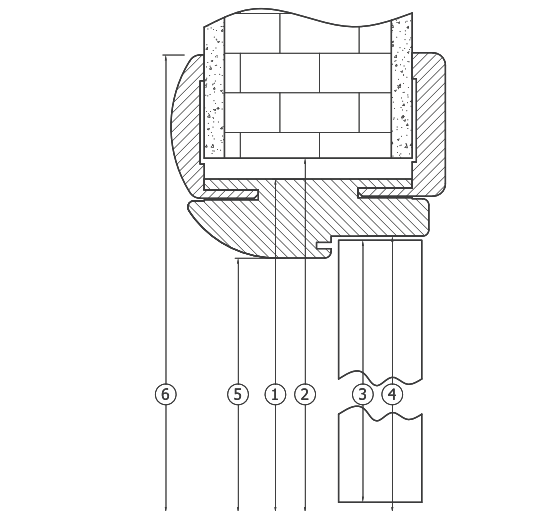

## TECHNICAL SPECIFICATIONS

	Dimensions of Door Frame	Dimensions of Wall Opening	Dimensions of Door Leaf	Dimensions of Frame Rebate	Dimensions of Light Passage	Dimensions with Sills
	1	2	3	4	5	6
Width, mm	625	635	563	569	549	747
	750	760	668	694	674	872
	875	885	813	819	799	997
	1000	1010	938	944	924	1122
Height, mm	1875	1885	1839	1847	1837	1936
	2000	2010	1964	1972	1962	2061
Door Frame Thickness Tolerance, mm						
	1	2	3	4	5	6
	85 - 115	105 - 125	125 - 155	145 - 175	165 - 195	185 - 215

Other dimensions and thicknesses are available upon customer request.

**MASTER PROFIL is a brand of Petar Mihaylov & Co Ltd**

Petar Mihaylov & Co Ltd  
Iztochna Tangenta 110 Street  
Sofia, 1592  
Bulgaria