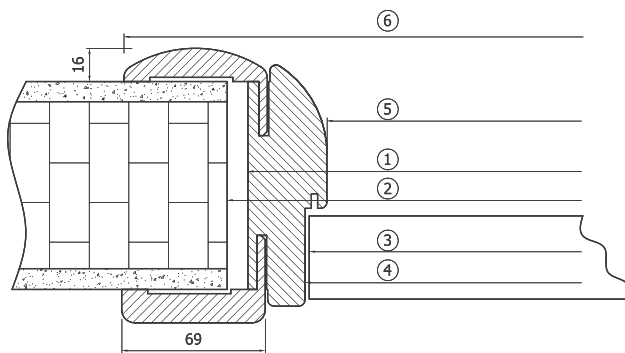

## TECHNICAL SPECIFICATIONS

	Dimensions of Door Frame	Dimensions of Wall Opening	Dimensions of Door Leaf	Dimensions of Frame Rebate	Dimensions of Light Passage	Dimensions with Sills
	1	2	3	4	5	6
Width, mm	625	635	563	569	549	747
	750	760	668	694	674	872
	875	885	813	819	799	997
	1000	1010	938	944	924	1122
Height, mm	1875	1885	1839	1847	1837	1936
	2000	2010	1964	1972	1962	2061
Door Frame Thickness Tolerance, mm						
	1	2	3	4	5	6
	85 - 115	105 - 125	125 - 155	145 - 175	165 - 195	185 - 215

Other dimensions and thicknesses are available upon customer request.

**MASTER PROFIL is a brand of Petar Mihaylov & Co Ltd**

Petar Mihaylov & Co Ltd  
Iztochna Tangenta 110 Street  
Sofia, 1592  
Bulgaria