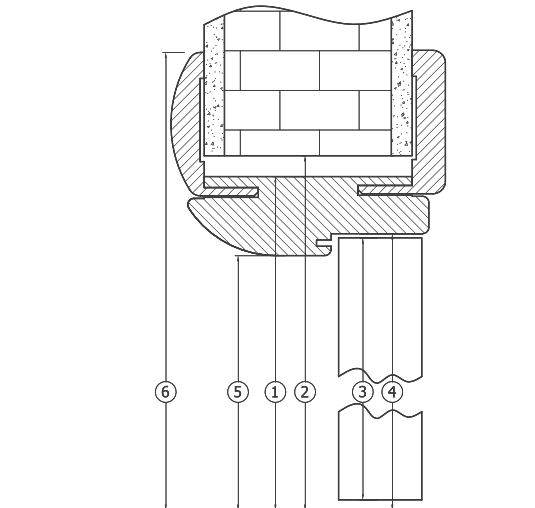

## TECHNICAL SPECIFICATIONS

	Dimensions of Door Frame	Dimensions of Wall Opening	Dimensions of Door Leaf	Dimensions of Frame Rebate	Dimensions of Light Passage	Dimensions with Sills
	1	2	3	4	5	6
Width, mm	625	635	563	569	549	747
	750	760	668	694	674	872
	875	885	813	819	799	997
	1000	1010	938	944	924	1122
Height, mm	1875	1885	1839	1847	1837	1936
	2000	2010	1964	1972	1962	2061
Door Frame Thickness Tolerance, mm						
	1	2	3	4	5	6
	85 - 115	105 - 125	125 - 155	145 - 175	165 - 195	185 - 215

Other dimensions and thicknesses are available upon customer request.

**MASTER PROFIL is a brand of Petar Mihaylov & Co Ltd**

Petar Mihaylov & Co Ltd  
Iztochna Tangenta 110 Street  
Sofia, 1592  
Bulgaria