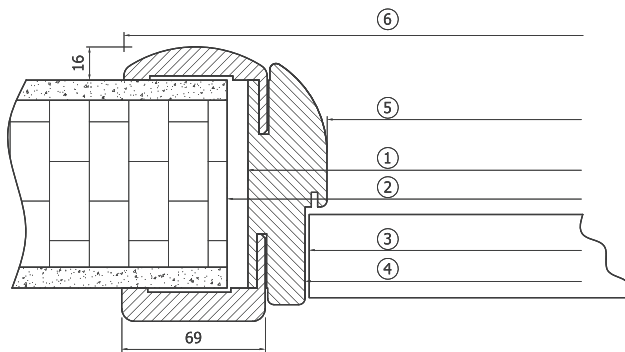

## TECHNICAL SPECIFICATIONS

	Dimensions of Door Frame	Dimensions of Wall Opening	Dimensions of Door Leaf	Dimensions of Frame Rebate	Dimensions of Light Passage	Dimensions with Sills
	1	2	3	4	5	6
Width, mm	625	635	563	569	549	747
	750	760	668	694	674	872
	875	885	813	819	799	997
	1000	1010	938	944	924	1122
Height, mm	1875	1885	1839	1847	1837	1936
	2000	2010	1964	1972	1962	2061
Door Frame Thickness Tolerance, mm						
	1	2	3	4	5	6
	85 - 115	105 - 125	125 - 155	145 - 175	165 - 195	185 - 215

Other dimensions and thicknesses are available upon customer request.

**MASTER PROFIL is a brand of Petar Mihaylov & Co Ltd**

Petar Mihaylov & Co Ltd  
Iztochna Tangenta 110 Street  
Sofia, 1592  
Bulgaria