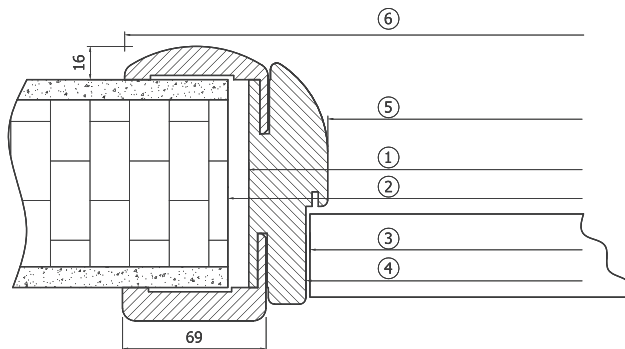

## TECHNICAL SPECIFICATIONS

	Dimensions of Door Frame	Dimensions of Wall Opening	Dimensions of Door Leaf	Dimensions of Frame Rebate	Dimensions of Light Passage	Dimensions with Sills
	1	2	3	4	5	6
Width, mm	625	635	563	569	549	747
	750	760	668	694	674	872
	875	885	813	819	799	997
	1000	1010	938	944	924	1122
Height, mm	1875	1885	1839	1847	1837	1936
	2000	2010	1964	1972	1962	2061
Door Frame Thickness Tolerance, mm						
	1	2	3	4	5	6
	85 - 115	105 - 125	125 - 155	145 - 175	165 - 195	185 - 215

Other dimensions and thicknesses are available upon customer request.

**MASTER PROFIL is a brand of Petar Mihaylov & Co Ltd**

Petar Mihaylov & Co Ltd  
Iztochna Tangenta 110 Street  
Sofia, 1592  
Bulgaria