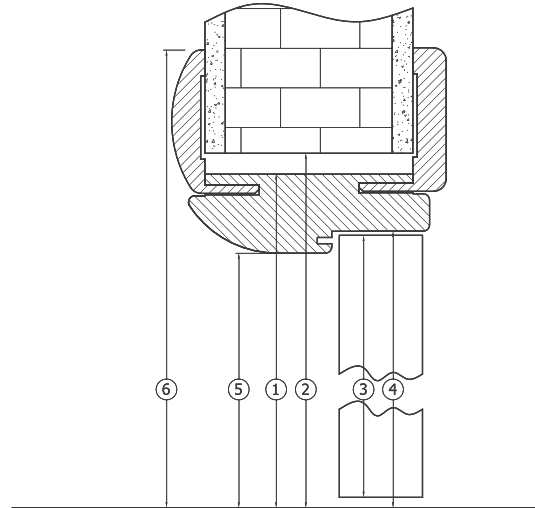

## TECHNICAL SPECIFICATIONS

	Dimensions of Door Frame	Dimensions of Wall Opening	Dimensions of Door Leaf	Dimensions of Frame Rebate	Dimensions of Light Passage	Dimensions with Sills
	1	2	3	4	5	6
Width, mm	625	635	563	569	549	747
	750	760	668	694	674	872
	875	885	813	819	799	997
	1000	1010	938	944	924	1122
Height, mm	1875	1885	1839	1847	1837	1936
	2000	2010	1964	1972	1962	2061
Door Frame Thickness Tolerance, mm						
	1	2	3	4	5	6
	85 - 115	105 - 125	125 - 155	145 - 175	165 - 195	185 - 215

Other dimensions and thicknesses are available upon customer request.

**MASTER PROFIL is a brand of Petar Mihaylov & Co Ltd**

Petar Mihaylov & Co Ltd  
Iztochna Tangenta 110 Street  
Sofia, 1592  
Bulgaria