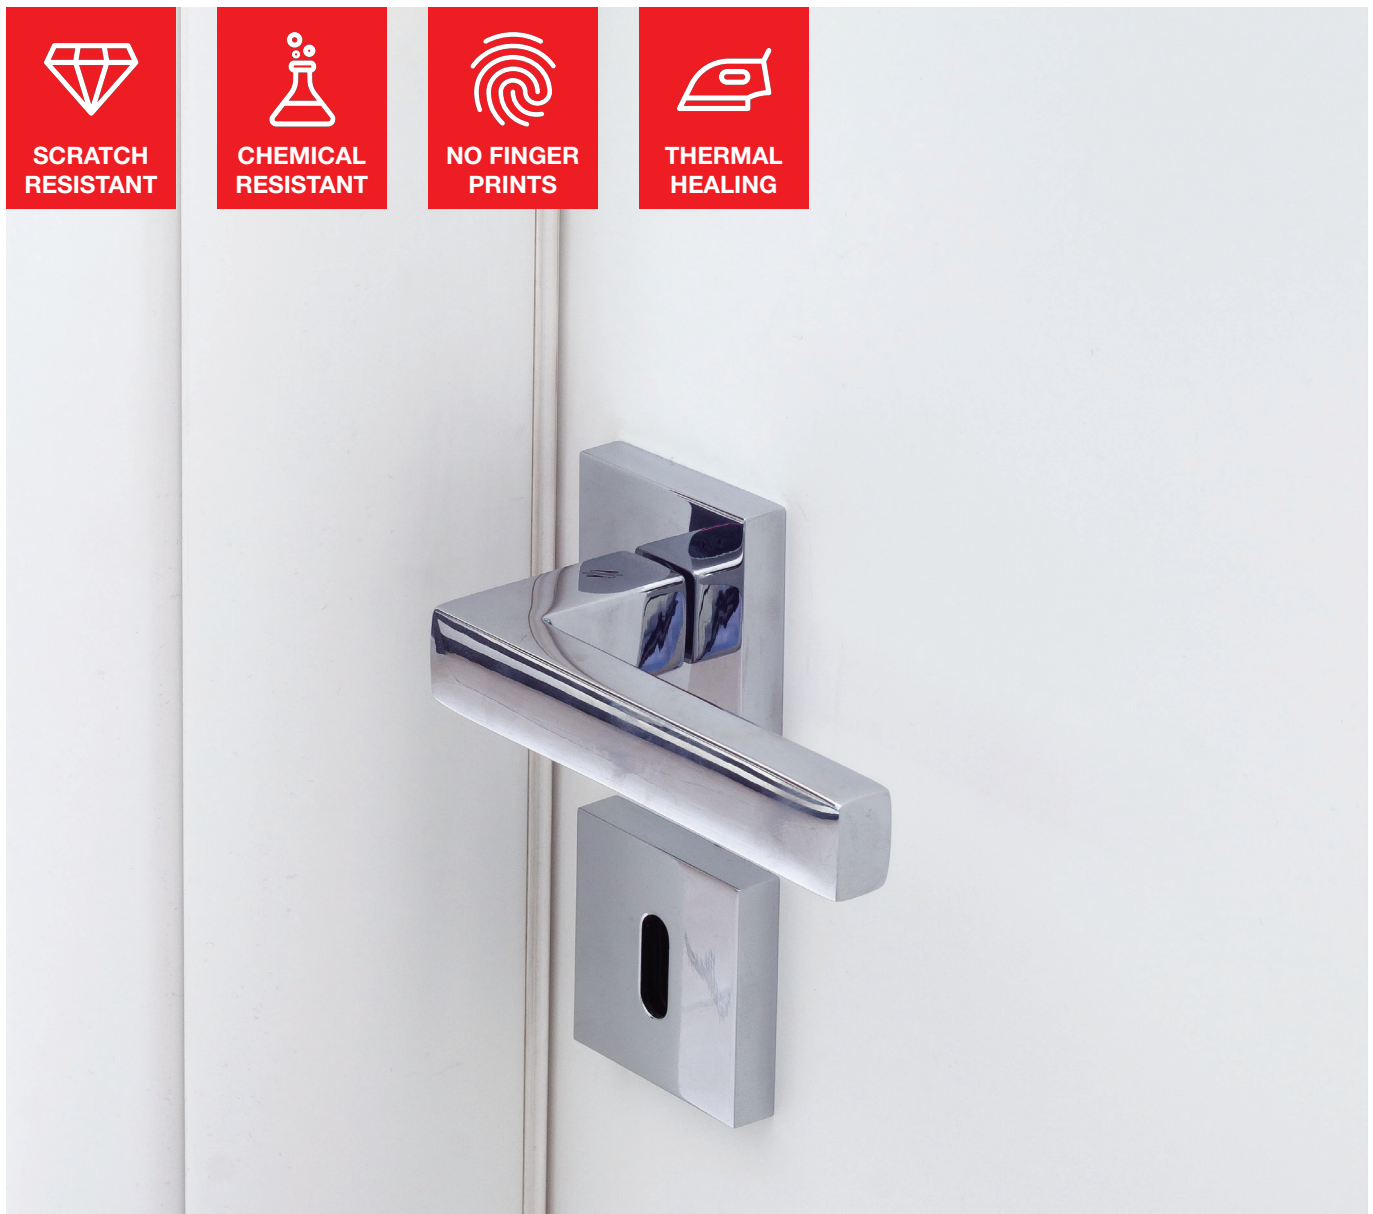

## TRUEMATT® DOORS

Ready-made, packed, unrebated doors with the revolutionary TrueMatt® surface which is supermatt, silk-touch, antifinger-print, scratch & chemical resistant, antibacterial, UV-resistant and waterproof. The door leaves are made from MDF laminated with TrueMatt® PET foil and filling of tube chipboard Sauerland. 4 timeless colours - white, cashmere, grey and black - are developed exclusively for the brand *MASTER PROFIL*. The door frame is from MDF wrapped with same TrueMatt® surface. The door set includes high quality hardware of leading German producers. Concealed hinges with extremely large setting in the three axes. Lock, double connectors for sills, fittings for the door frame, striking plate and sealing are also included in the door set.